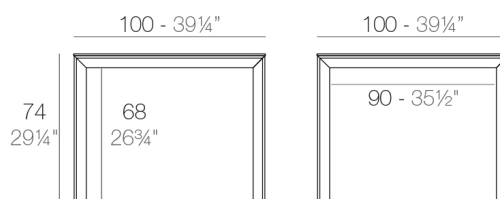

View online: <https://www.vondom.com/us/products/54234F>

Features

Description

Extruded aluminum with cast lacquered aluminum base. HPL Table top. Item suitable for indoor and outdoor use. HPL Table top.

Weight

23 Kg

FRAME Mesa 100x100cm
FRAME Dining Table 39 1/4"x39 1/4"

FRAME Mesa 100x100cm
FRAME Dining Table 39 1/4"x39 1/4"

Finishes

LACQUERED

Ref. 54234F

Lacquered aluminium profile.

COLORWHITE
BLACK**LACADO
PERGOLA**