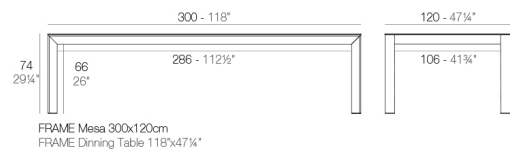

FRAME ALUMINIUM TABLE

300x120x74

By Ramon Esteve

FRAME Collection comes from generating serene and timeless shapes using the framework as elementary geometry. The endless possibilities offered by the material using advanced technology, was the motivation to explore the limits. The FRAME section is flared creating pieces of visual lightness while still categorical and resistant. FRAME meets a wide range of needs in any outdoor space thanks to its variety of pieces.

View online: <https://www.vondom.com/us/products/54242F>

Features

Description

Extruded aluminum with cast lacquered aluminum base. HPL Table top. Item suitable for indoor and outdoor use. HPL Table top.

Weight

69 Kg

Finishes