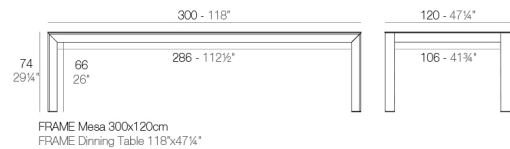

FRAME ALUMINIUM TABLE

300x120x74

By Ramon Esteve

FRAME Collection comes from generating serene and timeless shapes using the framework as elementary geometry. The endless possibilities offered by the material using advanced technology, was the motivation to explore the limits. The FRAME section is flared creating pieces of visual lightness while still categorical and resistant. FRAME meets a wide range of needs in any outdoor space thanks to its variety of pieces.

View online: <https://www.vondom.com/us/products/54242F>

Features

Description

Extruded aluminum with cast lacquered aluminum base. HPL Table top. Item suitable for indoor and outdoor use. HPL Table top.

Weight

69 Kg

Finishes