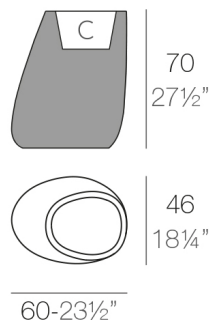

Weight

8 Kg

STONE Macetero 70 C = 37 x 29 x 28 cm
STONE Planter 70 C = 14½" x 11½" x 10¼"

Finishes

BASIC

Ref. 55009A

Matt Polyethylene

SELF-WATERING