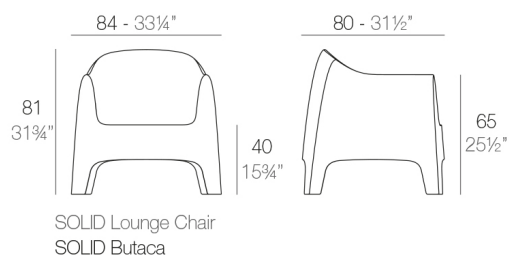

Finishes

BASIC PP

Ref. 55023

Available in various colors

COLOR	BASIC INJECCION PP
WHITE 3102	☐
ACUALIS NAPA41	☐
BRONZE 3120	☐
RED 3117	☐
ECRU 3111	☐
BEIGE 3105	☐
BLACK 3126	☐
WHITE	☐
BLACK	☒