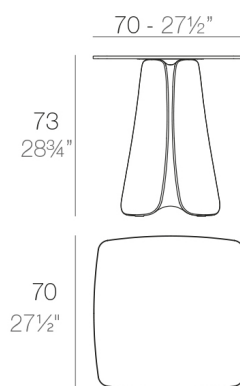

Weight

28.4 Kg

PEZZETTINA Mesa 70x70
PEZZETTINA Dining Table 27½"x27½"

Finishes

BASIC

Ref. 56012

Matt Polyethylene

LACQUERED