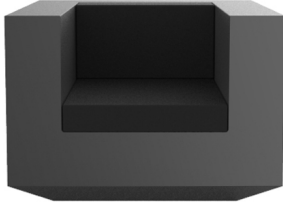

# VELA SESSEL

By Ramon Esteve

This extensive outdoor furniture and plantpot collection aims to offer the comfort and the quality of interior furniture without losing it's original qualities. VELA is a modulate system with an elementary prismatic geometry that bases its singularity in the balance of its proportions. The elements can combine among themselves to integrate into any space. Their precise volumes create the illusion of hovering some centimetres off the floor, and when they are illuminated they are transformed into floating architectures.

### Description

Aus Harz rotogeformten Polyethylen Doppelwand . 100% recycelbar. Geeignet für Exterieur und Interieur. Erhältlich in verschiedenen Ausführungen.