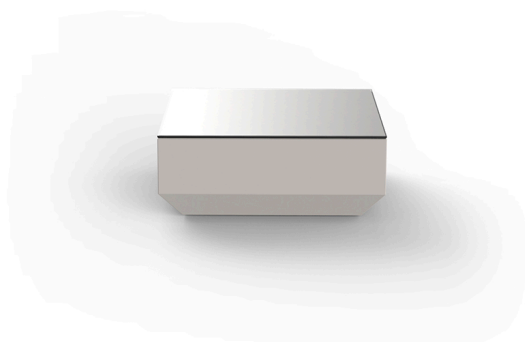

VELA SOFATISCH 80x80x30

By Ramon Esteve

This extensive outdoor furniture and plantpot collection aims to offer the comfort and the quality of interior furniture without losing its original qualities. VELA is a modulate system with an elementary prismatic geometry that bases its singularity in the balance of its proportions. The elements can combine among themselves to integrate into any space. Their precise volumes create the illusion of hovering some centimetres off the floor, and when they are illuminated they are transformed into floating architectures.

View online: <https://www.vondom.com/de/products/54048>

Features

Description

Aus Harz rotogeformten Polyethylen Doppelwand . 100% recycelbar. Geeignet für Exterieur und Interieur. Erhältlich in verschiedenen Ausführungen.

Weight

11.05 Kg

VELA Mesa Baja 80 x 80
VELA Low Table 31 1/2"

ACABADOS

BASIC

Ref. 54048

Polyethylenharz matte Oberfläche ..

- EIS
- WEISS
- SCHWARZ
- BRONZE
- STAHL
- ANTHRAXITE
- ROT
- PISTAZIE
- ORANGE
- KHAKI
- NAVY
- TAUPE
- PLUM
- ECRU

LICHT

Ref. 54048W

Mobiliar mit weißer Innenbeleuchtung mittels Technologie LED. Nur verfügbar in matt eisfarbener Endverarbeitung.

EIS

LED RGBW

Ref. 54048L

Mobiliar mit Innenbeleuchtung mittels Technologie Led RGBW und Fernbedienung, um die Farbe zu ändern. Nur verfügbar in matt eisfarbener Endverarbeitung. Acompañado de un mando a distancia para el cambio de color* por selección o de forma automática.