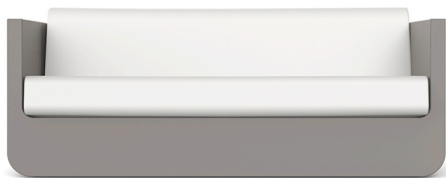

ULM SOFA

By Ramon Esteve

A collection fashioned as the new norm with an inherit universal and logical appeal. A functional seating collection that strikes a perfect balance between design, technology, and ergonomics based on basic cube, prism, and spherical shapes.

The Ulm collection seeks unity within its design and that of other products, combining amongst diverse elements that form a complete ensemble. The sofa, like the chairs, daybed, coffee table, and ottoman embody rigid and resilient structures for rest and support that provide total comfort. Much like the name Ulm, its soft forms are a tribute to the formal approach of the Ulm School. The ability to illuminate each piece can envelope any space in color, providing innovative technology that makes it unique.

View online: <https://www.vondom.com/de/products/54135>

Features

Description

Aus Harz rotogeformten Polyethylen Doppelwand . 100% recycelbar. Geeignet für Exterieur und Interieur. Erhältlich in verschiedenen Ausführungen und Optionen.

Weight

46.25 Kg

Includes

CREVIN Stoffpolster mit natürlichen Look. Geeignet für Innen- und Außenbereich . Einfache Reinigung Flecken und Schimmel.

GLAD Stoff aus Polypropylen mit einer weichen und warmen Textur für den Innen- und Außenbereich

NAUTIC geeignet für Innen-und Außen Marine Stoff.

SILVERTEX Vinyl Stoff geeignet für den Innen- und Außenbereich . Sonderoption zum Quilten.