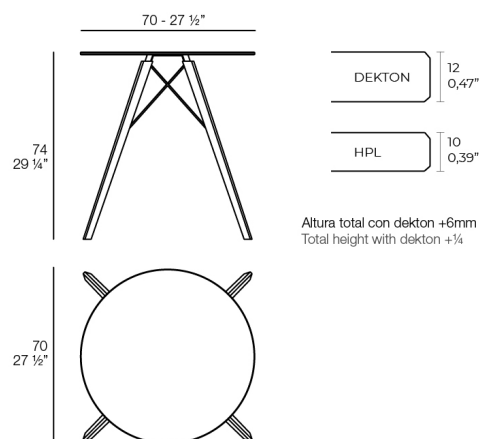

View online: <https://www.vondom.com/de/products/54312>

Features

Description

10.58 Kg

FAZ WOOD Mesa Comedor Ø70
FAZ WOOD Dining table Ø27 1/2"

ACABADOS

HPL

Ref. 54312