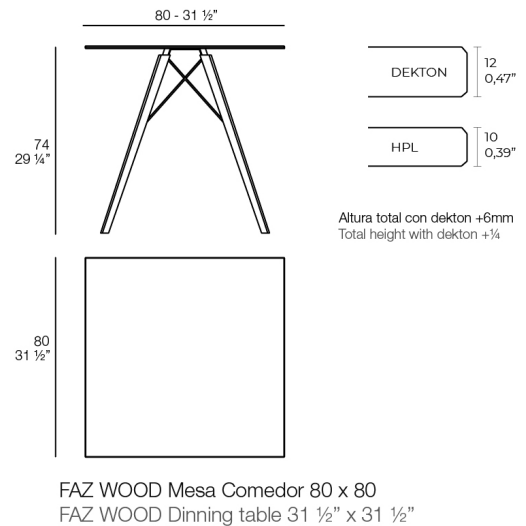

View online: <https://www.vondom.com/de/products/54313>

Features

Description

14.15 Kg

ACABADOS

HPL

Ref. 54313

- WEISS
 SCHWARZ