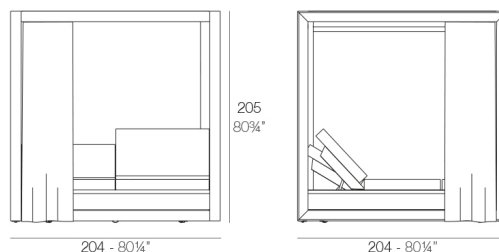

Poids

80.43 Kg

VELA Pérgola con cortinas (daybed no incluido)
VELA Canopy with curtain (daybed not included)

Combinations

1 x 54183F Pérgola Canopy
1 x 54180 Daybed 2 cabezales recilnables
Daybed 2 reclining backrest