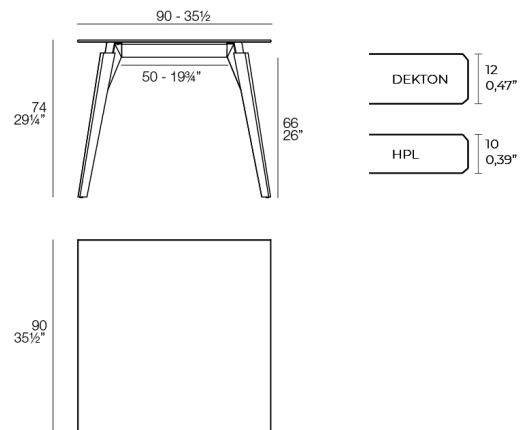

FAZ WOOD TABLE 90x90x74

By Ramon Esteve

With a warmer, more cheerful, and original design, Vondom adds wood finishes to the legs of the classics Faz chair and bar stool. As well as the bases of the table in its three types. A reinterpretation that reinforces the inspiration of the collection based on minerals and their role in nature. The result is pieces imbued with a spirit of casual luxury, without departing from the ergonomic and elegant architectural forms of the rest of the collection.

Caractéristiques

Description

25.29 Kg

FAZ WOOD Mesa Salón 90 x 90
FAZ WOOD Lounge Table 35 ½" x 35 ½"

FINI

HPL

Ref. 54305

- BLANC
 NOIR

HPL WHITE

Ref. 54305B

- BLANC

DEKTON

Ref. 54305M

Base en bois avec surface en céramique

- ENTZO

- DANAÉ
- KELYA