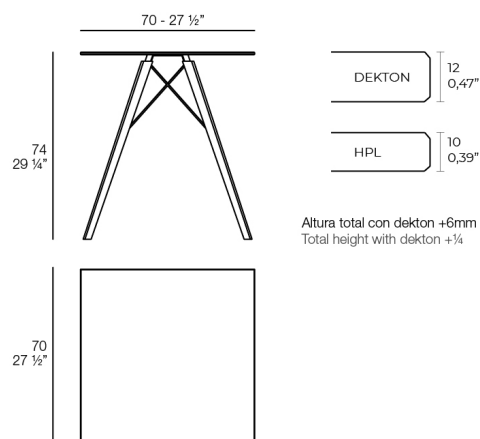

FAZ WOOD TABLE 70x70x74

By Ramon Esteve

With a warmer, more cheerful, and original design, Vondom adds wood finishes to the legs of the classics Faz chair and bar stool. As well as the bases of the table in its three types. A reinterpretation that reinforces the inspiration of the collection based on minerals and their role in nature. The result is pieces imbued with a spirit of casual luxury, without departing from the ergonomic and elegant architectural forms of the rest of the collection.

Caractéristiques

Description

11.98 Kg

FAZ WOOD Mesa Comedor 70 x 70
FAZ WOOD Dinning table 27 1/2" x 27 1/2"

FINI

HPL

Ref. 54311

- BLANC
 NOIR

HPL WHITE

Ref. 54311B

- BLANC

DEKTON

Ref. 54311M

Base en bois avec surface en céramique

- ENTZO

- DANAÉ
- KELYA