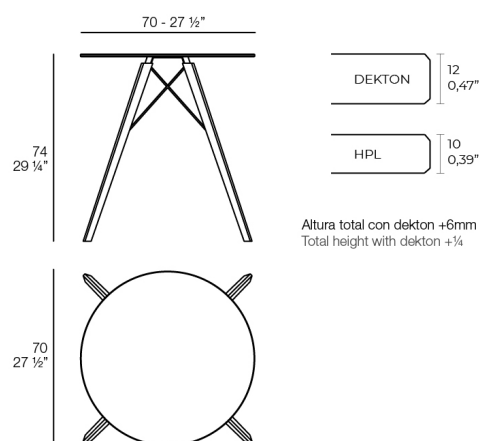

FAZ WOOD TABLE Ø70×74

By Ramon Esteve

With a warmer, more cheerful, and original design, Vondom adds wood finishes to the legs of the classics Faz chair and bar stool. As well as the bases of the table in its three types. A reinterpretation that reinforces the inspiration of the collection based on minerals and their role in nature. The result is pieces imbued with a spirit of casual luxury, without departing from the ergonomic and elegant architectural forms of the rest of the collection.

Caractéristiques

Description

10.58 Kg

FAZ WOOD Mesa Comedor Ø70
FAZ WOOD Dinning table Ø27 1/2"

FINI

HPL

Ref. 54312

- BLANC
 NOIR

HPL WHITE

Ref. 54312B

- BLANC

DEKTON

Ref. 54312M

Base en bois avec surface en céramique

- KELYA

- ENTZO
- DANAE