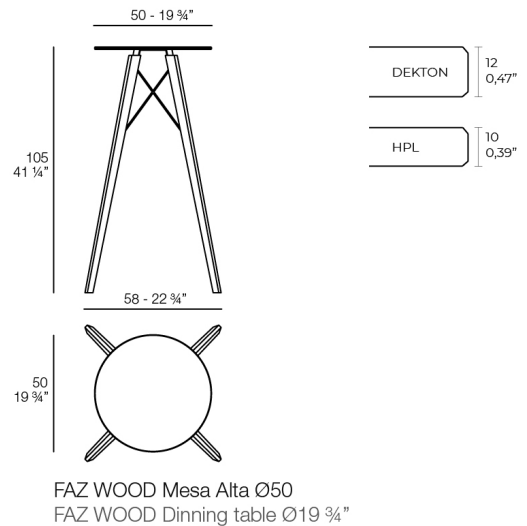

FAZ WOOD TABLE Ø50×105

By Ramon Esteve

With a warmer, more cheerful, and original design, Vondom adds wood finishes to the legs of the classics Faz chair and bar stool. As well as the bases of the table in its three types. A reinterpretation that reinforces the inspiration of the collection based on minerals and their role in nature. The result is pieces imbued with a spirit of casual luxury, without departing from the ergonomic and elegant architectural forms of the rest of the collection.

Caractéristiques

Description

9.04 Kg

FINI

HPL

Ref. 54316

- BLANC
- NOIR

HPL WHITE