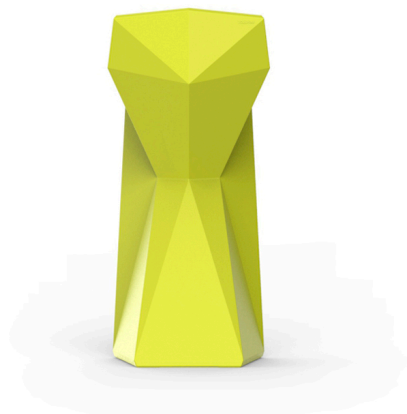

VERTEX SGABELLO

By Karim Rashid

VERTEX is a set of table and chairs with triangular planes which join dynamically together to create comfortable forms suitable for dining or meeting rooms, banquet or lecture halls and other casual needs. VERTEX looks as if it was chiseled from a single block of material, what remains is structural yet, beautiful. The VERTEX collection was created to integrate a more conceptual architectural piece into our space, to give it a more sophisticated touch.

View online: <https://www.vondom.com/it/prodotti/51030>

Caratteristiche

Descrizione

Fabbricata in resina di polietilene tramite stampo rotazionale a doppia parete.
100% riciclabile . adatto a interni e esterni. disponibile in varie finiture.

Peso

5.51 Kg

FINITURA

BASIC

Ref. 51030

Resina in polietilene finito opaco

- ICE
- BIANCO
- NERO
- BRONZO
- ACCIAIO
- ANTRACITE
- ROSSO
- PISTACCHIO
- ARANCIONE
- KHAKI
- NAVY
- TAUPE
- PLUM
- ECRU

BEIGE

LACCATO

Ref. 51030F

Resina in polietilene con una finitura laccata brillante

- BIANCO
- NERO
- BRONZO
- ACCIAIO
- ANTRACITE
- ROSSO
- PISTACCHIO
- ARANCIONE
- KHAKI
- NAVY
- TAUPE
- PLUM
- ECRU
- BEIGE

LUCE