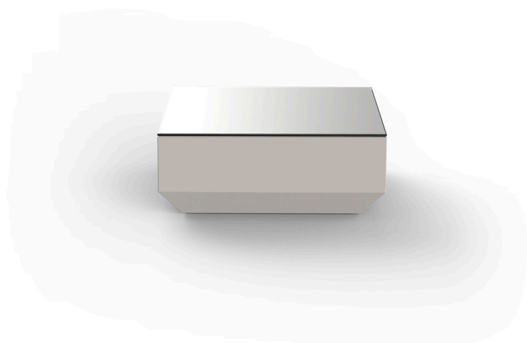

VELA TAVOLO DIVANI 80X80X30

By Ramón Esteve

This extensive outdoor furniture and plantpot collection aims to offer the comfort and the quality of interior furniture without losing it's original qualities. VELA is a modulate system with an elementary prismatic geometry that bases its singularity in the balance of its proportions. The elements can combine among themselves to integrate into any space. Their precise volumes create the illusion of hovering some centimetres off the floor, and when they are illuminated they are transformed into floating architectures.

View online: <https://www.vondom.com/it/prodotti/54048>

Caratteristiche

Descrizione

Fabbricata in resina di polietilene tramite stampo rotazionale a doppia parete.
100% riciclabile . adatto a interni e esterni. disponibile in varie finiture.

Peso

11.05 Kg

VELA Mesa Baja 80 x 80
VELA Low Table 31 1/2"

FINITURA

BASIC

Ref. 54048

Resina in polietilene finito opaco

- ICE
- BIANCO
- NERO
- BRONZO
- ACCIAIO
- ANTRACITE
- ROSSO
- PISTACCHIO
- ARANCIONE
- KHAKI
- NAVY
- TAUPE
- PLUM
- ECRU

LUCE

LUCE

Ref. 54048W

Finitura color bianco traslucido opaco , include illuminazione interna di colore bianco tramite lampada a basso consumo

ICE

LED RGBW

Ref. 54048L

Finitura color bianco traslucido opaco , include illuminazione interna tramite tecnologia led rgb. Dotato di comando a distanza per il cambio di colore , che può essere a selezione in forma automatica