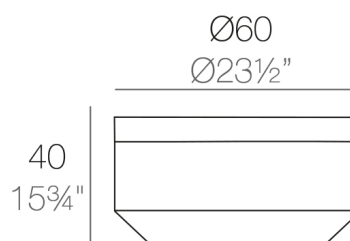

VELA POUF Ø60x40cm

By Ramón Esteve

This extensive outdoor furniture and plantpot collection aims to offer the comfort and the quality of interior furniture without losing its original qualities. VELA is a modulate system with an elementary prismatic geometry that bases its singularity in the balance of its proportions. The elements can combine among themselves to integrate into any space. Their precise volumes create the illusion of hovering some centimetres off the floor, and when they are illuminated they are transformed into floating architectures.

View online: <https://www.vondom.com/it/prodotti/54192>

Caratteristiche

Descrizione

6.06 Kg

VELA CHILL Puff Ø60
VELA CHILL Ottoman Ø23½"

FINITURA

BASIC

Ref. 54192