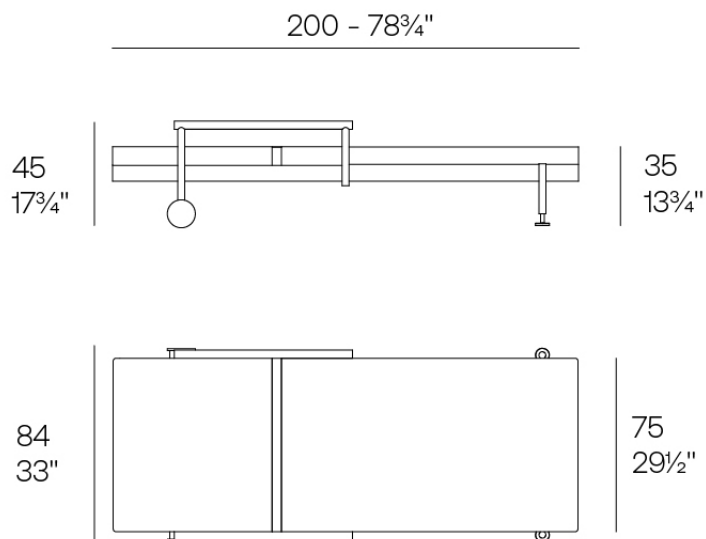

Weight: 50.19 Kg

HAMPTONS Tumbona
HAMPTONS Sun Lounger

Finishes

finishes

Aluminium
Ref. 54809

white

smoked

ecru