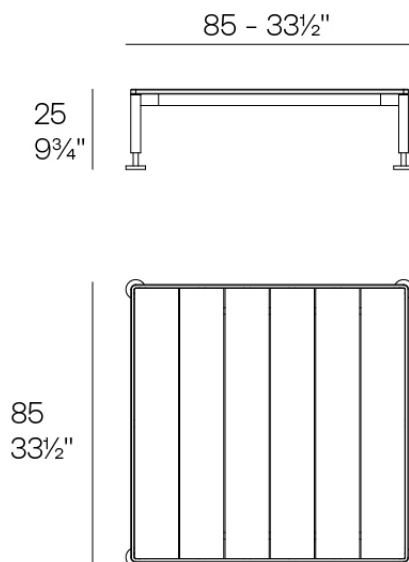

Info

Description

The low table in the collection stands out for its aluminium structure, which makes it lightweight and sturdy, ideal for outdoor use. The surface is made of HPL sheets, a durable and easy to maintain material.

The polished aluminium legs add a touch of elegance and shine. Available in a wide variety of colours for both the aluminium frame and the HPL surface.

Weight: 27.87 Kg

HAMPTONS Mesa Baja 85x85x25
HAMPTONS Low Table 33½"x33½"x9¾"