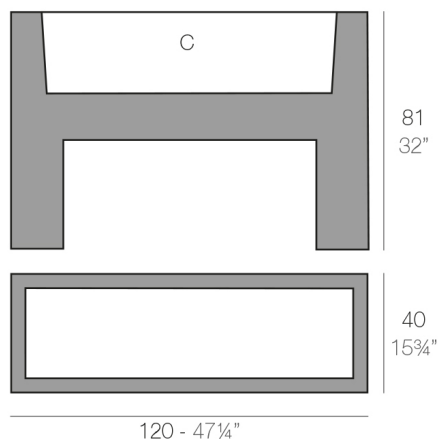

MURO 120x40x80

By MACETEROS

View online: <https://www.vondom.com/products/42620A>

Features

Description

Pot made of polyethylene resin by rotational moulding. 100% Recyclable. Item suitable for indoor and outdoor use. Available in different finishes.

Weight

15 Kg

MURO 120 x 40 x 81 cm C = 90 L 11 x 31 cm
 MURO 47 1/4" x 15 3/4" x 32" C = 24 gal 12 x 12 1/2"

FINISHES

BASIC

Ref. 42620A

Matt Polyethylene

- ICE
- WHITE
- BLACK
- BRONZE
- STEEL
- ANTHRACITE
- RED
- PISTACHIO
- ORANGE
- KHAKI
- NAVY
- TAUPE
- PLUM
- ECRU