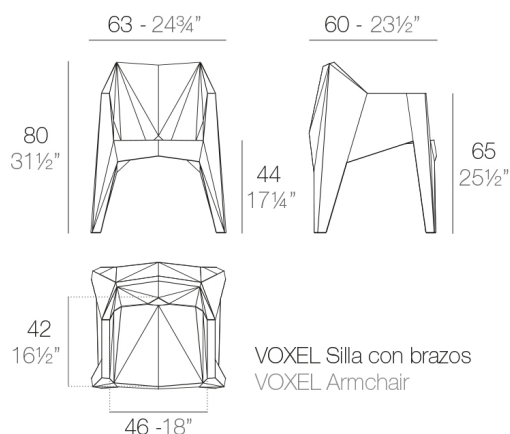

Finishes

BASIC PP

Ref. 51031

Available in various colors

LACQUERED COLOR INJECTION PP

Ref. 51031F

-

COLOR	BASIC PP	LACQUERED COLOR INJECTION PP
WHITE 3101	☐	☐
RED 3114	☐	☒
BLACK 3102	☐	☒
ANTHRACITE 3106	☐	☒
BLACK 3126	☐	☐
ACUALIS NAPA41	☐	☐