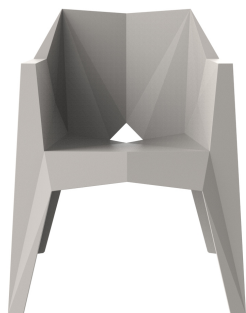

# VOXEL ARMCHAIR

By Karim Rashid

**The Voxel Chair** is the perfect conceptual architectural piece for any space. Based on the Vertex Chair, a former piece by Vondom. It presents a unique structural shape, angular and faceted, only possible due to a production by injection molding. Its weight is distributed in a balanced way due to its smartly designed shape. Its lightweight body makes it easy to transport and arrange.

**The armchair** is a minimal simple yet voluminous stackable chair that is faceted just in the perfect places for comfort, just in the right angles for hyper-strength, imbuing the correct creases for beauty, and just the few merging and converging lines for purity.

**The sun lounger** with a modern style and outdoor functionality has been born. Manufactured by injected polypropylene and reinforced with fiberglass, it's been characterized by its geometric, angled, and faceted shapes.

### Description

Made of injected polypropylene with fiber glass. Stackable. Available in several colors. Item suitable for indoor and outdoor use.