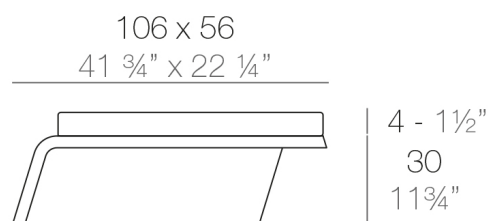

REST Puff
REST Ottoman