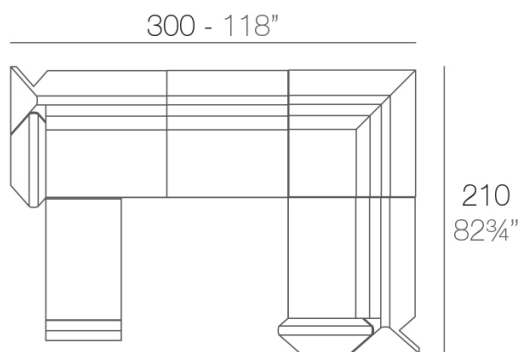

1 x 53004 Módulo Central - Sectional Sofa Armless

1 x 53002 Módulo Izquierdo - Sectional Sofa Left

1 x 53003 Módulo Derecho - Sectional Sofa Right

1 x 53005 Puff - Ottoman

1 x 54006 Módulo Esquina - Sectional Sofa Comer

FINISHES

BASIC

Ref. 53006

Matt Polyethylene

- ☐ ICE
- ☐ WHITE
- ☐ BLACK
- ☐ BRONZE
- ☐ STEEL
- ☐ ANTHRACITE
- ☐ RED
- ☐ PISTACHIO
- ☐ ORANGE
- ☐ KHAKI
- ☐ NAVY
- ☐ TAUPE
- ☐ PLUM
- ☐ ECRU
- ☐ BEIGE

LACQUERED

Ref. 53006F

Lacquered Polyethylene

- ☐ WHITE
- ☐ BLACK
- ☐ BRONZE
- ☐ STEEL
- ☐ ANTHRACITE
- ☐ RED
- ☐ PISTACHIO
- ☐ ORANGE
- ☐ KHAKI
- ☐ NAVY