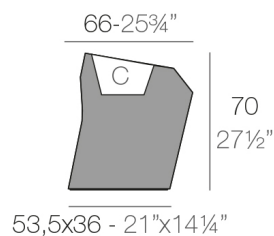

Weight

8 Kg

FAZ Macetero medio C = 21 L
FAZ Medium planter C = 5½ gal

FINISHES

BASIC

Ref. 54021A

Matt Polyethylene

- ICE
- WHITE
- BLACK
- BRONZE
- STEEL
- ANTHRACITE
- RED
- PISTACHIO
- ORANGE
- KHAKI
- NAVY
- TAUPE
- PLUM
- ECRU