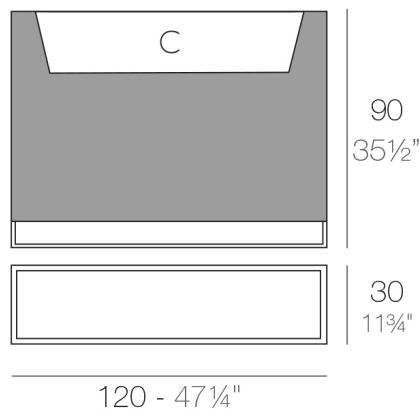

View online: <https://www.vondom.com/products/54038A>

Features

Description

Pot made of polyethylene resin by rotational moulding. 100% Recyclable. Item suitable for indoor and outdoor use. Available in different finishes.

Weight

22.1 Kg

Includes

AUTORRIEGO Self-watering system included in all planters except those with basic finish

VELA Muro C = 60 L 11.23 gal
VELA Wall C = 16 gal 4.73 gal

FINISHES

BASIC

Ref. 54038A