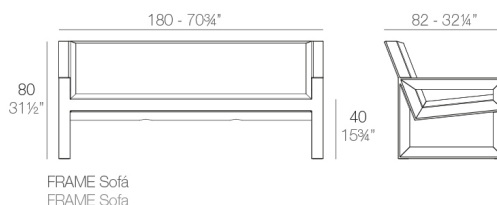

FINISHES

BASIC

Ref. 54095

Matt Polyethylene

- ☐ WHITE
- ☐ BLACK
- ☐ STEEL
- ☐ RED
- ☐ PISTACHIO
- ☐ ORANGE
- ☐ KHAKI
- ☐ NAVY
- ☐ TAUPE
- ☐ PLUM