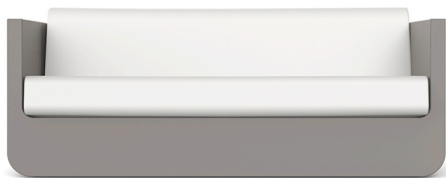

ULM SOFA

By Ramon Esteve

A collection fashioned as the new norm with an inherit universal and logical appeal. A functional seating collection that strikes a perfect balance between design, technology, and ergonomics based on basic cube, prism, and spherical shapes.

The Ulm collection seeks unity within its design and that of other products, combining amongst diverse elements that form a complete ensemble. The sofa, like the chairs, daybed, coffee table, and ottoman embody rigid and resilient structures for rest and support that provide total comfort. Much like the name Ulm, its soft forms are a tribute to the formal approach of the Ulm School. The ability to illuminate each piece can envelope any space in color, providing innovative technology that makes it unique.

View online: <https://www.vondom.com/products/54135>

Features

Description

Made of polyethylene resin by rotational moulding. 100% Recyclable. Item suitable for indoor and outdoor use. Available in different finishes.

Weight

46.25 Kg

Includes

CREVIN Upholstery fabric, that as and natural appearance and can be easy cleaned by washing machines, allowing an easy removal of mildew. Suitable for indoor and outdoor use

GLAD Soft and cozy fabric suitable for indoor and outdoor use.

NAUTIC Soft leather like fabric suitable for indoor and outdoor use. Stantard option for upholstery.

SILVERTEX Vinyl fabric suitable for indoor and outdoor use. Special option for upholstery.