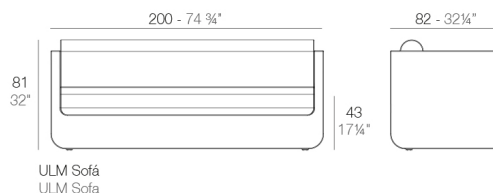

FINISHES

BASIC

Ref. 54135

Matt Polyethylene

- ☐ WHITE
- ☐ BLACK
- ☐ BRONZE
- ☐ STEEL
- ☐ ANTHRACITE
- ☐ RED
- ☐ PISTACHIO
- ☐ ORANGE
- ☐ KHAKI