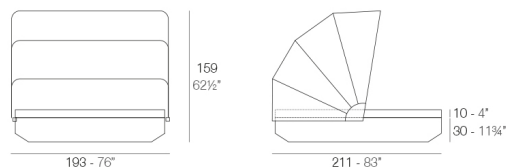

FINISHES

BASIC

Ref. 54184

Matt Polyethylene

- ☐ ICE
- ☐ WHITE
- ☐ BLACK
- ☐ BRONZE
- ☐ STEEL
- ☐ ANTHRACITE