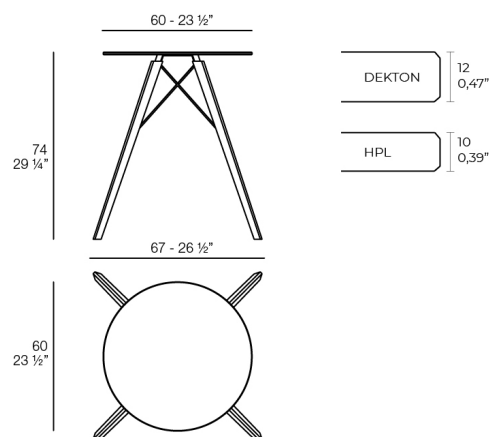

FAZ WOOD DINING TABLE Ø60x74

By Ramon Esteve

With a warmer, more cheerful, and original design, Vondom adds wood finishes to the legs of the classics Faz chair and bar stool. As well as the bases of the table in its three types. A reinterpretation that reinforces the inspiration of the collection based on minerals and their role in nature. The result is pieces imbued with a spirit of casual luxury, without departing from the ergonomic and elegant architectural forms of the rest of the collection.

Features

Description

9.05 Kg

FAZ WOOD Mesa Comedor Ø60
FAZ WOOD Dining table Ø23 1/2"

FINISHES

HPL

Ref. 54310

- WHITE
- BLACK

HPL WHITE

Ref. 54310B

- WHITE

DEKTON

Ref. 54310M

Wooden base with ceramic surface

- KELYA

- ENTZO
- DANAE