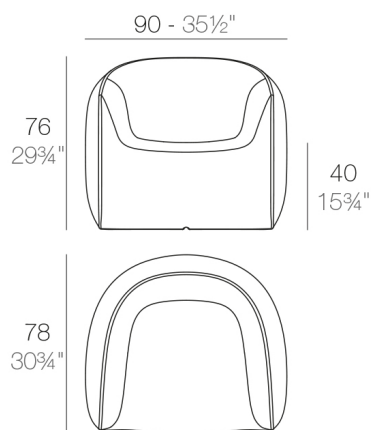

SILVERTEX Vinyl fabric suitable for indoor and outdoor use. Special option for upholstery.

BLOW Butaca
BLOW Lounge Chair

FINISHES

BASIC

Ref. 55014

Matt Polyethylene

- ICE
- WHITE
- BLACK
- BRONZE
- STEEL
- ANTHRACITE
- RED
- PISTACHIO
- ORANGE
- KHAKI