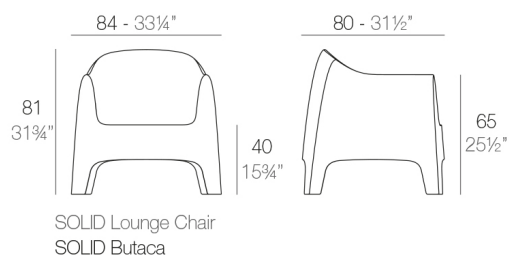

FINISHES

BASIC PP

Ref. 55023

Available in various colors

- ☐ WHITE
- ☐ BLACK
- ☐ BRONZE
- ☐ ECRU