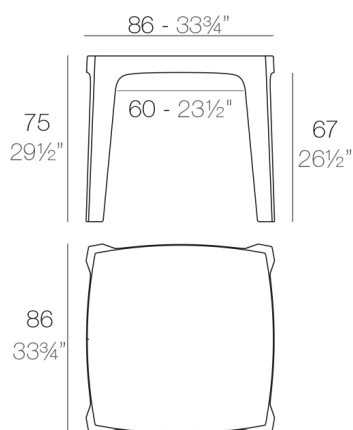

Weight

11 Kg

SOLID Mesa
SOLID Dining Table

FINISHES

BASIC PP

Ref. 55025

Available in various colors

- WHITE
- BLACK
- ECRU