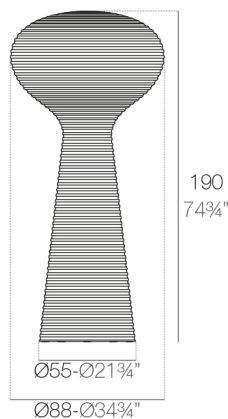

Weight

41.13 Kg

BLOOM Lámpara
 BLOOM Lamp

LIGHTING

LIGHT

Ref. 65018W

White internally lit unit with LED technology. Available only in matte ice white finish.

ICE