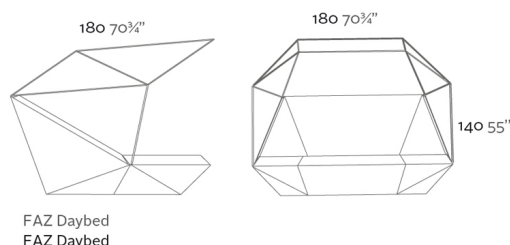

Finishes

BASIC

Ref. 54098

Matt Polyethylene

LACQUERED

Ref. 54098F

Lacquered Polyethylene

LIGHT

Ref. 54098W

White internally lit unit with LED technology. Available only in matte ice white finish.

RGBW LED

Ref. 54098L

Unit with internal lighting with RGBW LED technology and remote control unit for switching colors. Available only in matte ice white finish. Remote control included.

RGBW LED DMX

Ref. 54098D

Unit with internal lighting with RGBW LED technology and remote control unit for switching colors. Also controlled by DMX-1024 (wireless), enabling communication between one or more products simultaneously via the DMX transmitter (not included).

RGBW LED BATTERY

Ref. 54098DY