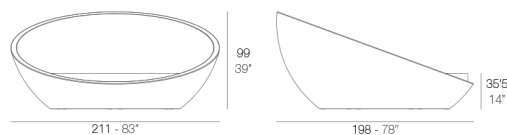

ULM Daybed
ULM Daybed

	Rotation Ciro	Thick cushion Gresor scotchada
Daybed	360°	31/8"
Daybed	360°	8"

RGBW LED DMX

Ref. 54139D

Unit with internal lighting with RGBW LED technology and remote control unit for switching colors. Also controlled by DMX-1024 (wireless), enabling communication between one or more products simultaneously via the DMX transmitter (not included).

RGBW LED BATTERY

Ref. 54139Y

Unit with internal lighting with battery-powered RGBW LED technology. Includes charger and remote control for switching