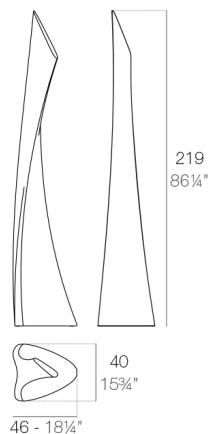

View online: <https://www.vondom.com/products/53033A>

Features

Description

Made of polyethylene resin by rotational moulding. 100% Recyclable. Item suitable for indoor and outdoor use. Available in different finishes.

Weight

28 Kg

WING Lámpara
WING Lamp

Finishes

BASIC

Ref. 53033A

Matt Polyethylene

LACQUERED