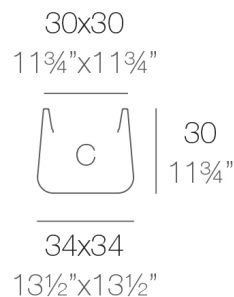

Weight

1.6 Kg

ULM cuadrada 34 cm C = 27 L
ULM square 13½" C = 7 gal

Finishes

SIMPLE

Ref. 42201

Matt finishes pot one wall

BASIC