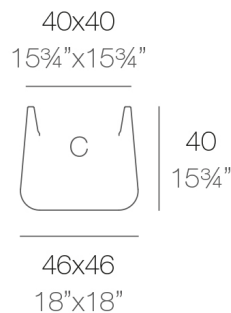

Weight

3 Kg

ULM cuadrada 46 cm C = 63 L
ULM square 18" C = 16½ gal

Finishes

SIMPLE

Ref. 42202

Matt finishes pot one wall

BASIC