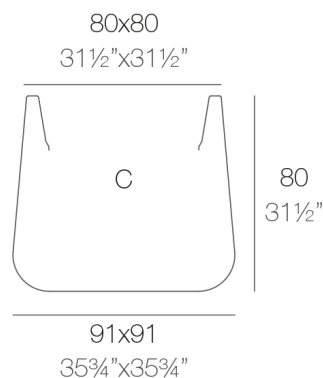

### Weight

13.6 Kg

ULM cuadrada 91 cm C = 492 L  
ULM square 35 3/4" C = 130 gal