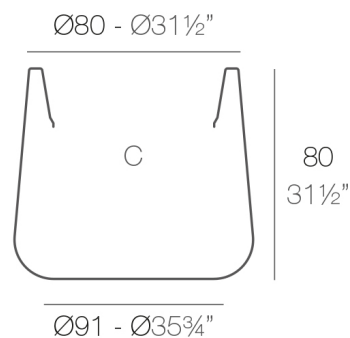

Weight

16.3 Kg

ULM redonda Ø91 cm
ULM round Ø35¾"

C = 210 L
C = 55½ gal

Finishes

SIMPLE

Ref. 42210

Matt finishes pot one wall