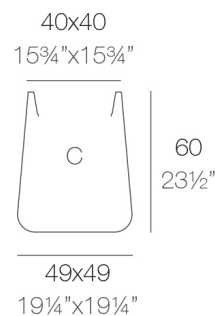

Weight

6.4 Kg

ULM cuadrada alta 49 cm C = 104 L
ULM square high 19 1/4" C = 27 gal

Finishes

SIMPLE

Ref. 42211

Matt finishes pot one wall

BASIC