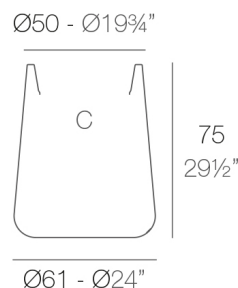

Weight

8.3 Kg

ULM redonda alta Ø61 cm

ULM round high Ø24"

C = 70 L

C = 18½ gal

Finishes

SIMPLE