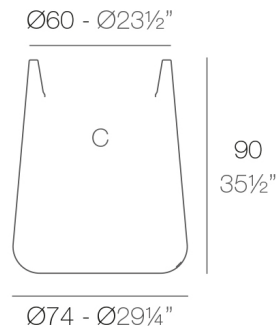

Weight

12 Kg

ULM redonda alta Ø74 cm
ULM round high Ø29 1/4"

C = 70 L
C = 18 1/2 gal

Finishes

SIMPLE

Ref. 42216

Matt finishes pot one wall