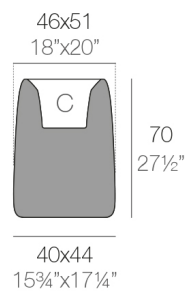

ORGANIC HIGH SQUARE PLANTER 46x51x69

By **MACETEROS**

View online: <https://www.vondom.com/us/products/42308A>

Features

Description

7.1 Kg

ORGANIC cuadrada alta 38x42 cm
ORGANIC square high 15"x16 1/2"

C = 12 L
C = 3 1/4 gal