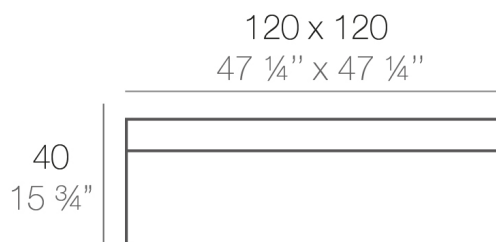

Weight

20.47 Kg

QUADRAT Puff 120 x 120
QUADRAT Ottoman
47 1/4" x 47 1/4"

FINISHES

BASIC

Ref. 44414

Matt Polyethylene

- ICE
- WHITE
- BLACK
- BRONZE
- STEEL
- ANTHRACITE
- RED
- PISTACHIO
- ORANGE