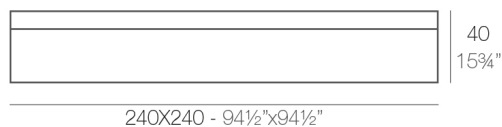

Weight

114.68 Kg

JUT Cama XL
JUT Bed XL

FINISHES

BASIC

Ref. 44420

Matt Polyethylene

- ICE
- WHITE
- BLACK
- BRONZE
- STEEL
- ANTHRACITE
- RED
- PISTACHIO
- ORANGE