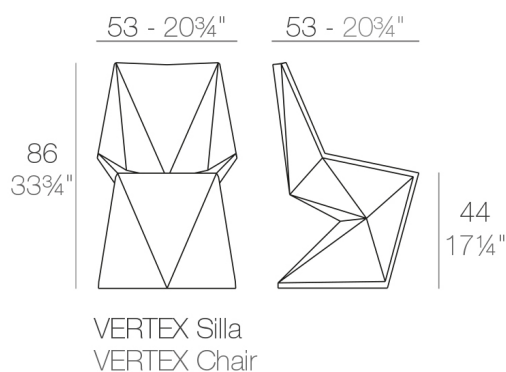

FINISHES

BASIC

Ref. 51007

Matt Polyethylene

	ICE
	WHITE
	BLACK
	BRONZE
	STEEL
	ANTHRACITE
	RED
	PISTACHIO
	ORANGE
	KHAKI
	NAVY
	PLUM
	TAUPE
	ECRU