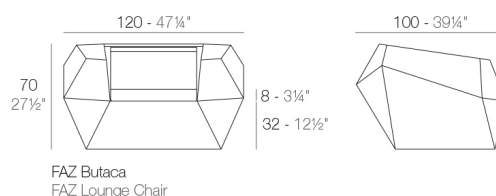

FAZ LOUNGE CHAIR

By Ramon Esteve

Ramón Esteve, architect of harmony, serenity, timelessness and universality has created mineral and emphatic shapes that make FAZ a design that contextualizes with homes and installations. An ambience, encircling as a result of the blissful combination of the material and lighting, so that the sole sensation would be its fusion. Their VONDOM spirit is experienced exclusively in the quality of the material that permits an exterior using even in the most exacting environments. The modularity of FAZ permits the consumers to adapt the furniture and flowerpots to their style and needs without losing the harmony of this furniture set. It's upholstery is available in excellent quality nautical canvas or polyester fabric. The result is a product that transmits essence, that contains the complexity and the density of a work finalized to the extreme degree, the purpose of which is to create desirable places to live. *ca vivir.*

View online: <https://www.vondom.com/us/products/54001>

Features

Description

Made of polyethylene resin by rotational moulding. 100% Recyclable. Item suitable for indoor and outdoor use. Available in different finishes.

Weight

20 Kg

Includes

CREVIN Upholstery fabric, that as and natural appearance and can be easy cleaned by washing machines, allowing an easy removal of mildew. Suitable for indoor and outdoor use

GLAD Soft and cozy fabric suitable for indoor and outdoor use.

NAUTIC Soft leather like fabric suitable for indoor and outdoor use. Stantard option for upholstery.

SILVERTEX Vinyl fabric suitable for indoor and outdoor use. Special option for upholstery.

Finishes

BASIC

Ref. 54001

Matt Polyethylene

LACQUERED

Ref. 54001F

Lacquered Polyethylene

LIGHT

Ref. 54001W

RGBW LED DMX

Ref. 54001D