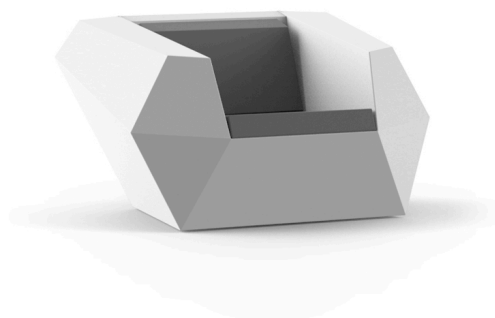

FAZ LOUNGE CHAIR

By Ramon Esteve

Ramón Esteve, architect of harmony, serenity, timelessness and universality has created mineral and emphatic shapes that make FAZ a design that contextualizes with homes and installations. An ambience, encircling as a result of the blissful combination of the material and lighting, so that the sole sensation would be its fusion. Their VONDOM spirit is experienced exclusively in the quality of the material that permits an exterior using even in the most exacting environments. The modularity of FAZ permits the consumers to adapt the furniture and flowerpots to their style and needs without losing the harmony of this furniture set. It's upholstery is available in excellent quality nautical canvas or polyester fabric. The result is a product that transmits essence, that contains the complexity and the density of a work finalized to the extreme degree, the purpose of which is to create desirable places to live. *ca vivir.*

View online: <https://www.vondom.com/us/products/54001>

Features

Description

Made of polyethylene resin by rotational moulding. 100% Recyclable. Item suitable for indoor and outdoor use. Available in different finishes.