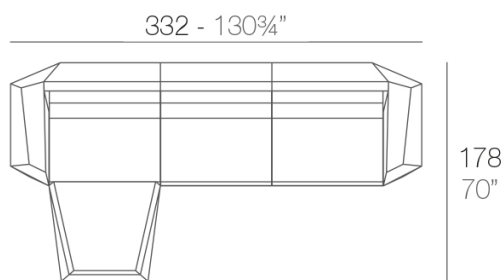

1. **1 x 54004** Sofá Módulo Central - Sectional Sofa Armless
   1 x 54002 Sofá Módulo Izquierdo - Sectional Sofa Left
   1 x 54003 Sofá Módulo Derecho - Sectional Sofa Right
   1 x 54006 Módulo Puff- Sectional Ottoman