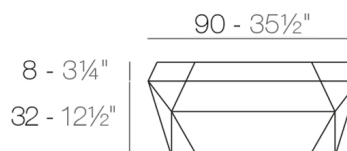

FAZ Módulo Puff
FAZ Sectional Ottoman

Combinations