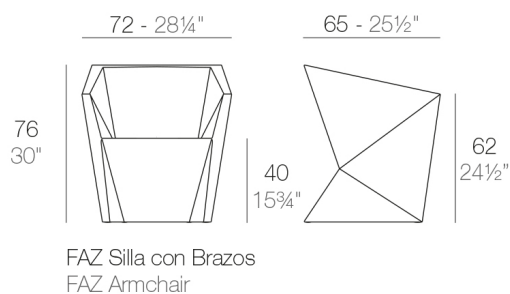

FINISHES

BASIC

Ref. 54015

Matt Polyethylene

- ☐ ICE
- ☐ WHITE
- ☐ BLACK
- ☐ BRONZE
- ☐ STEEL
- ☐ ANTHRACITE
- ☐ RED
- ☐ PISTACHIO
- ☐ ORANGE
- ☐ KHAKI